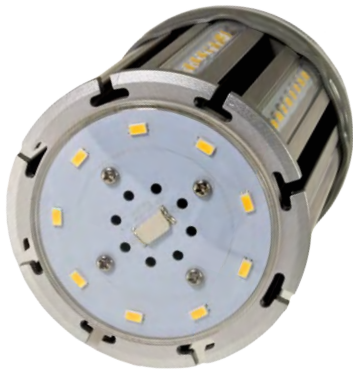

LED Corn Cob Post Top LED27CC/B 120-277V Mogul

**3
YEAR
LIMITED WARRANTY**

Specifications

Model	D LED27CC/B
Rate Power	≤28W
Input Voltage	100-277VAC 50-60Hz
Color	Blue Color
Power Factor	≥0.9C
CRI	> 80
Lumen	935±30lm
LED Quantity	81 LEDs 0.3W
Avg. Life Hours	50,000
UL Rating	Damp Location

Dimensions

Luminous emittance

Long Life
**10
years**
OK

Long Lifespan of 10years

Reliability
ON OFF
x 1,000,000
OK

Reliability Test

Auto Safety

OK

Safety Protection Circuit

Hg. UV
↓↓↓↓↓

OK

No Mercury
No UVLight

Electricity Fee

OK

Big Saving(87%)
on Electricity Costs

Enclosed

OK

Usable in Enclosed
Luminaires

Omni

OK

Omni Wide Angle