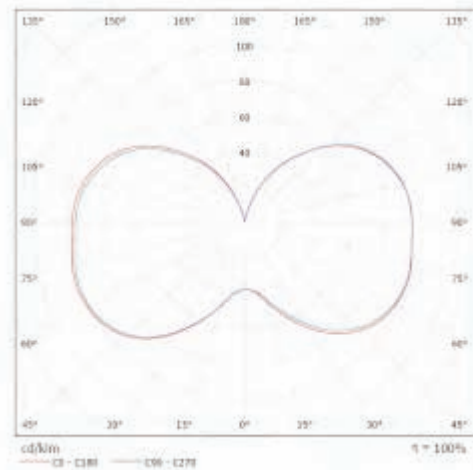

LED Corn Cob Post Top LED27CC/B 120-277V Mogul

**3
YEAR
LIMITED WARRANTY**

Specifications

Model	D LED27CC/B
Rate Power	≤28W
Input Voltage	100-277VAC 50-60Hz
Color	Blue Color
Power Factor	≥0.9C
CRI	> 80
Lumen	935±30lm
LED Quantity	81 LEDs 0.3W
Avg. Life Hours	50,000
UL Rating	Damp Location

Dimensions

Luminous emittance

Long Life
**10
years**
OK

Long Lifespan of 10years

Reliability
ON OFF
x 1,000,000
OK

Reliability Test

Auto Safety

OK