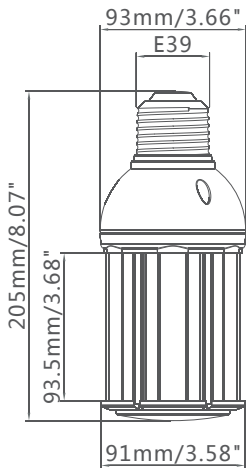

LED Corn Cob Post Top LED27CC/B 120-277V Mogul

**3
YEAR
LIMITED WARRANTY**

Specifications

Model	D LED27CC/B
Rate Power	≤28W
Input Voltage	100-277VAC 50-60Hz
Color	Blue Color
Power Factor	≥0.9C
CRI	> 80
Lumen	935±30lm
LED Quantity	81 LEDs 0.3W
Avg. Life Hours	50,000
UL Rating	Damp Location

Dimensions

Luminous emittance

Long Life
**10
years**
OK

Long Lifespan of 10years

Reliability
ON OFF
x 1,000,000
OK

Reliability Test

Auto Safety

OK